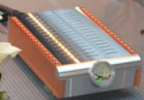

**NAGRA**

**NAGRA**

**NAGRA**

**NAGRA**

Central audio rack containing various components:

- Turntable (top left)
- Amplifier (top middle)
- Tuner (top right)
- CD player (middle left)
- CD player (middle middle)
- CD player (middle right)
- Subwoofer (bottom left)
- Subwoofer (bottom middle)

Small white card with text, possibly a product name or description, located on the floor to the right of the central audio rack.

**NAGRA**

*dCS*  
ONLY THE MUSIC

FOCAL

*dCS*  
ONLY THE MUSIC

*dCS*  
ONLY TH